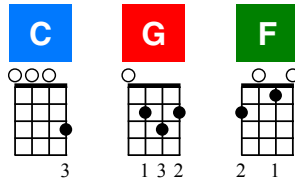

Down by the Riverside

African-American Spiritual

Verse
Rhythmically, in 2

1. Gon - na lay down my bur - den
 (2.) lay down my sword and shield
 (3.) try on my long white robe

down by the

riv - er - side, down by the riv - er - side,

down by the riv - er - side. Gon - na lay down my
 Gon - na lay down my
 Gon - na try on my

bur - den sword and shield
 long white robe } down by the riv - er - side and

stud - y war no more.

Chorus

F

I ain't gon - na stud - y war ___ no more. Ain't gon - na

C

G

stud - y war ___ no more. Ain't gon - na stud - y

C

war no more. I ain't gon - na

F

C

stud - y war ___ no more. Ain't gon - na stud - y war ___ no