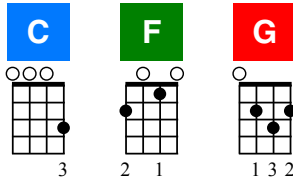

Swing Low, Sweet Chariot

Traditional Spiritual

Chorus
Moderately slow, in 2

Chorus: Moderately slow, in 2

Swing low, sweet char - i - ot, com - in' for to car - ry me
home. Swing low, sweet char - i - ot,

To Coda

com - in' for to car - ry me home. 1. I looked o - ver Jor - dan and
2. If you get there be -

what did I see com - in' for to car - ry me home? A
fore I do, com - in' for to car - ry me home, tell

band of an - gels com - in' af - ter me, com - in' for to car - ry me
all my friends I'm com - in', too, com - in' for to car - ry me

1. home. Swing home. Swing
2. home. Swing *D.S. al Coda*

Coda

home.