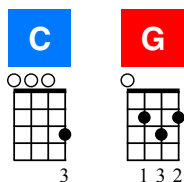

London Bridge

Traditional

Verse
Moderately

1. Lon - don Bridge is fall - ing down, fall - ing down, fall - ing down.
2.-4. See additional lyrics

Additional Lyrics

2. Build it up with iron bars,
Iron bars, iron bars.
Build it up with iron bars,
My fair lady.
3. Iron bars will bend and break,
Bend and break, bend and break.
Iron bars will bend and break,
My fair lady.
4. Build it up with gold and silver,
Gold and silver, gold and silver.
Build it up with gold and silver,
My fair lady.