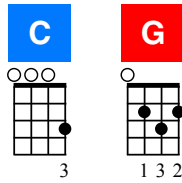

# Down in the Valley

Traditional American Folksong

Verse  
Moderately

N.C.

C

1. Down in the val - ley, val - ley so  
2. Ros - es love sun - shine, vi - 'lets love  
3. Write me a let - ter, send it by

G

low, \_\_\_\_\_ late in the eve - ning  
dew, \_\_\_\_\_ an - gels in heav - en  
mail; \_\_\_\_\_ send it in care of

C

hear the train blow. \_\_\_\_\_ Hear that train blow -  
know I love you. \_\_\_\_\_ Know I love you,  
Bir - ming - ham jail. \_\_\_\_\_ Bir - ming - ham jail -

G

ing, \_\_\_\_\_ hear that train blow; \_\_\_\_\_ hang your head  
dear, \_\_\_\_\_ know I love you. \_\_\_\_\_ An - gels in  
house, \_\_\_\_\_ Bir - ming - ham jail, \_\_\_\_\_ send it in